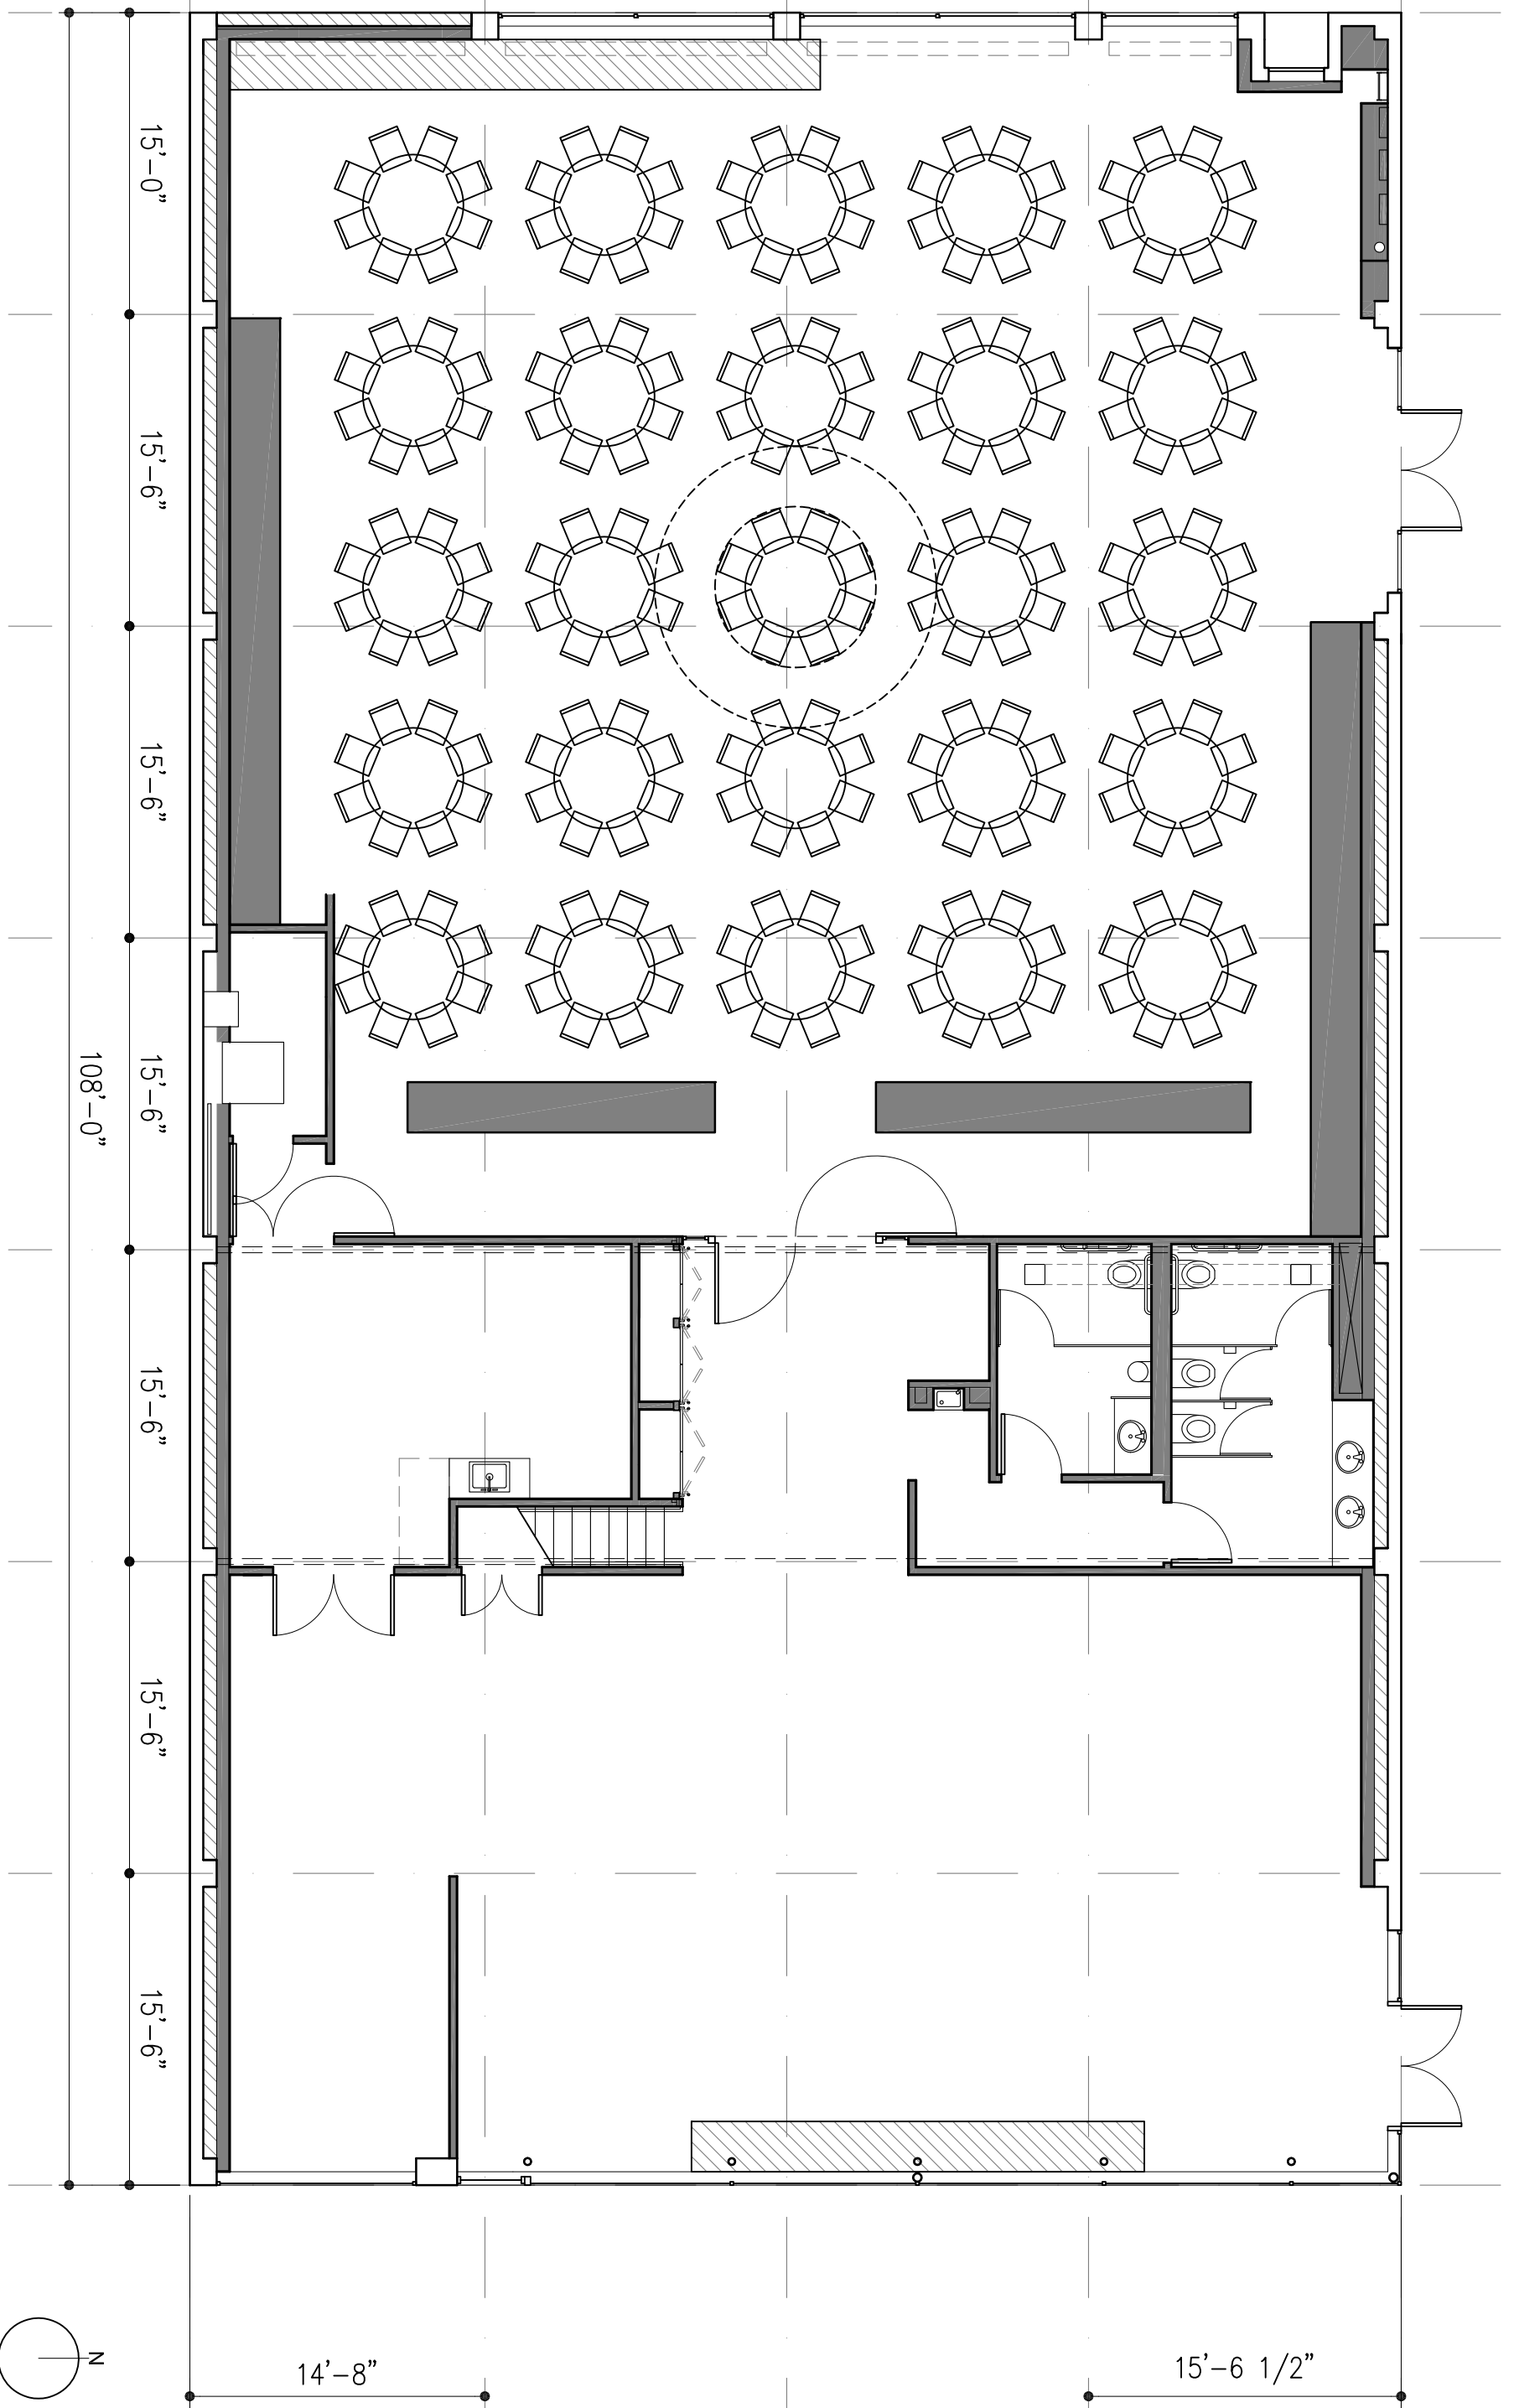

A-3 event seating OPTION 1 - 200 guests [8 people @ (25) 60" dia tables]

scale: 1/8" = 1'-0" 01.22.09

14'-8"

15'-6 1/2"